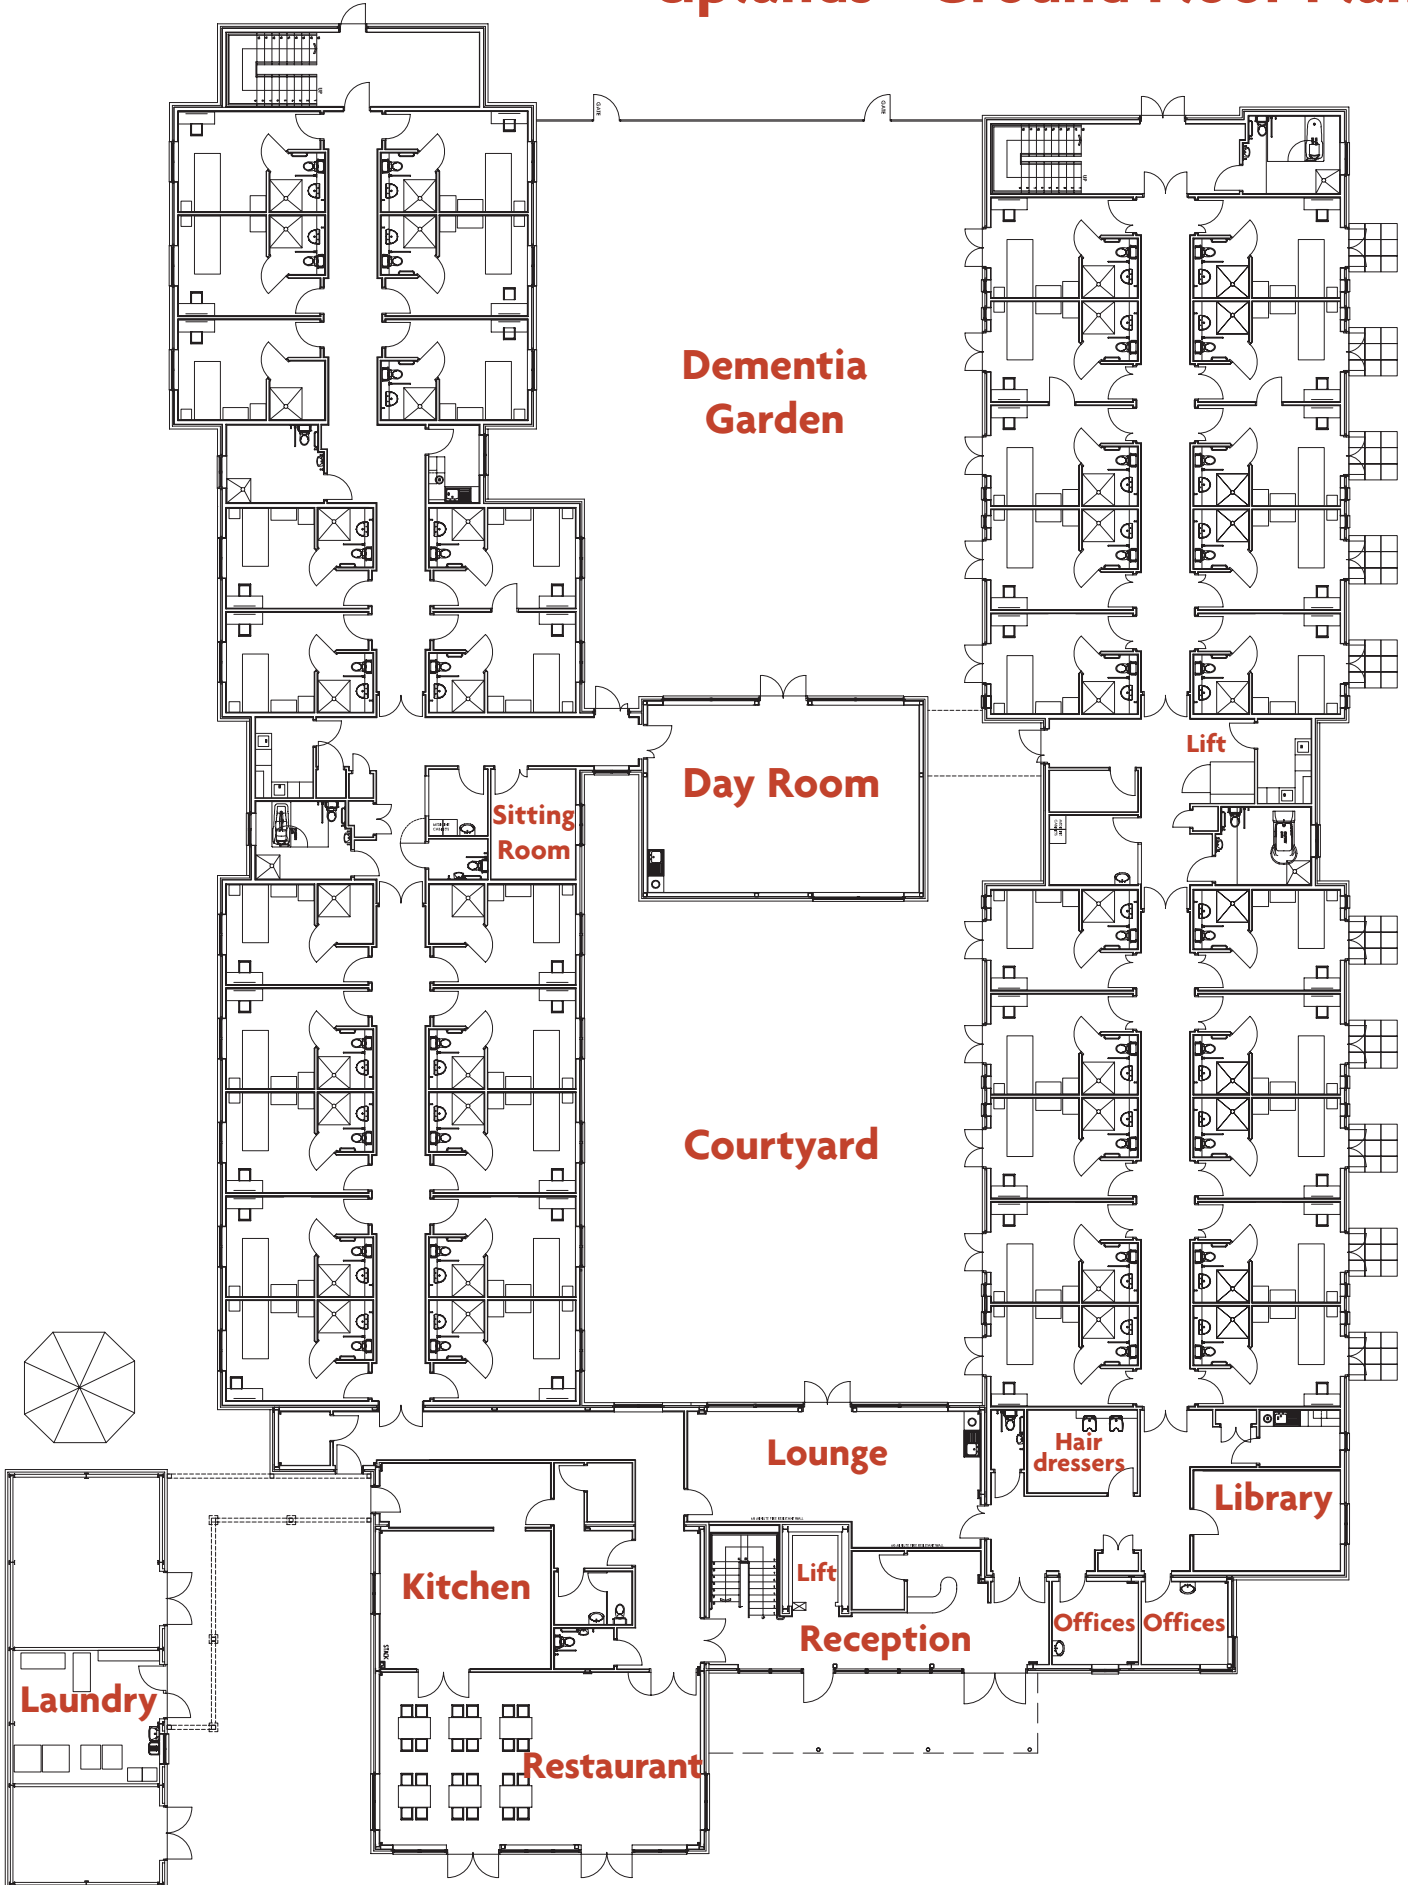

The Uplands at Oxon - Site Plan

The Uplands at Oxon

Site Plan

Uplands - Site Plan

Uplands - Ground Floor Plan

Uplands - First Floor Plan

Uplands - Bedroom layout

The Uplands at Oxon exceeds the National Minimum Standard room sizes contained within the Care Standards Act 2000. All bedroom pods are 20.52 metres², the home also provides in excess of the 4.1 metres² of day space required under the Act.