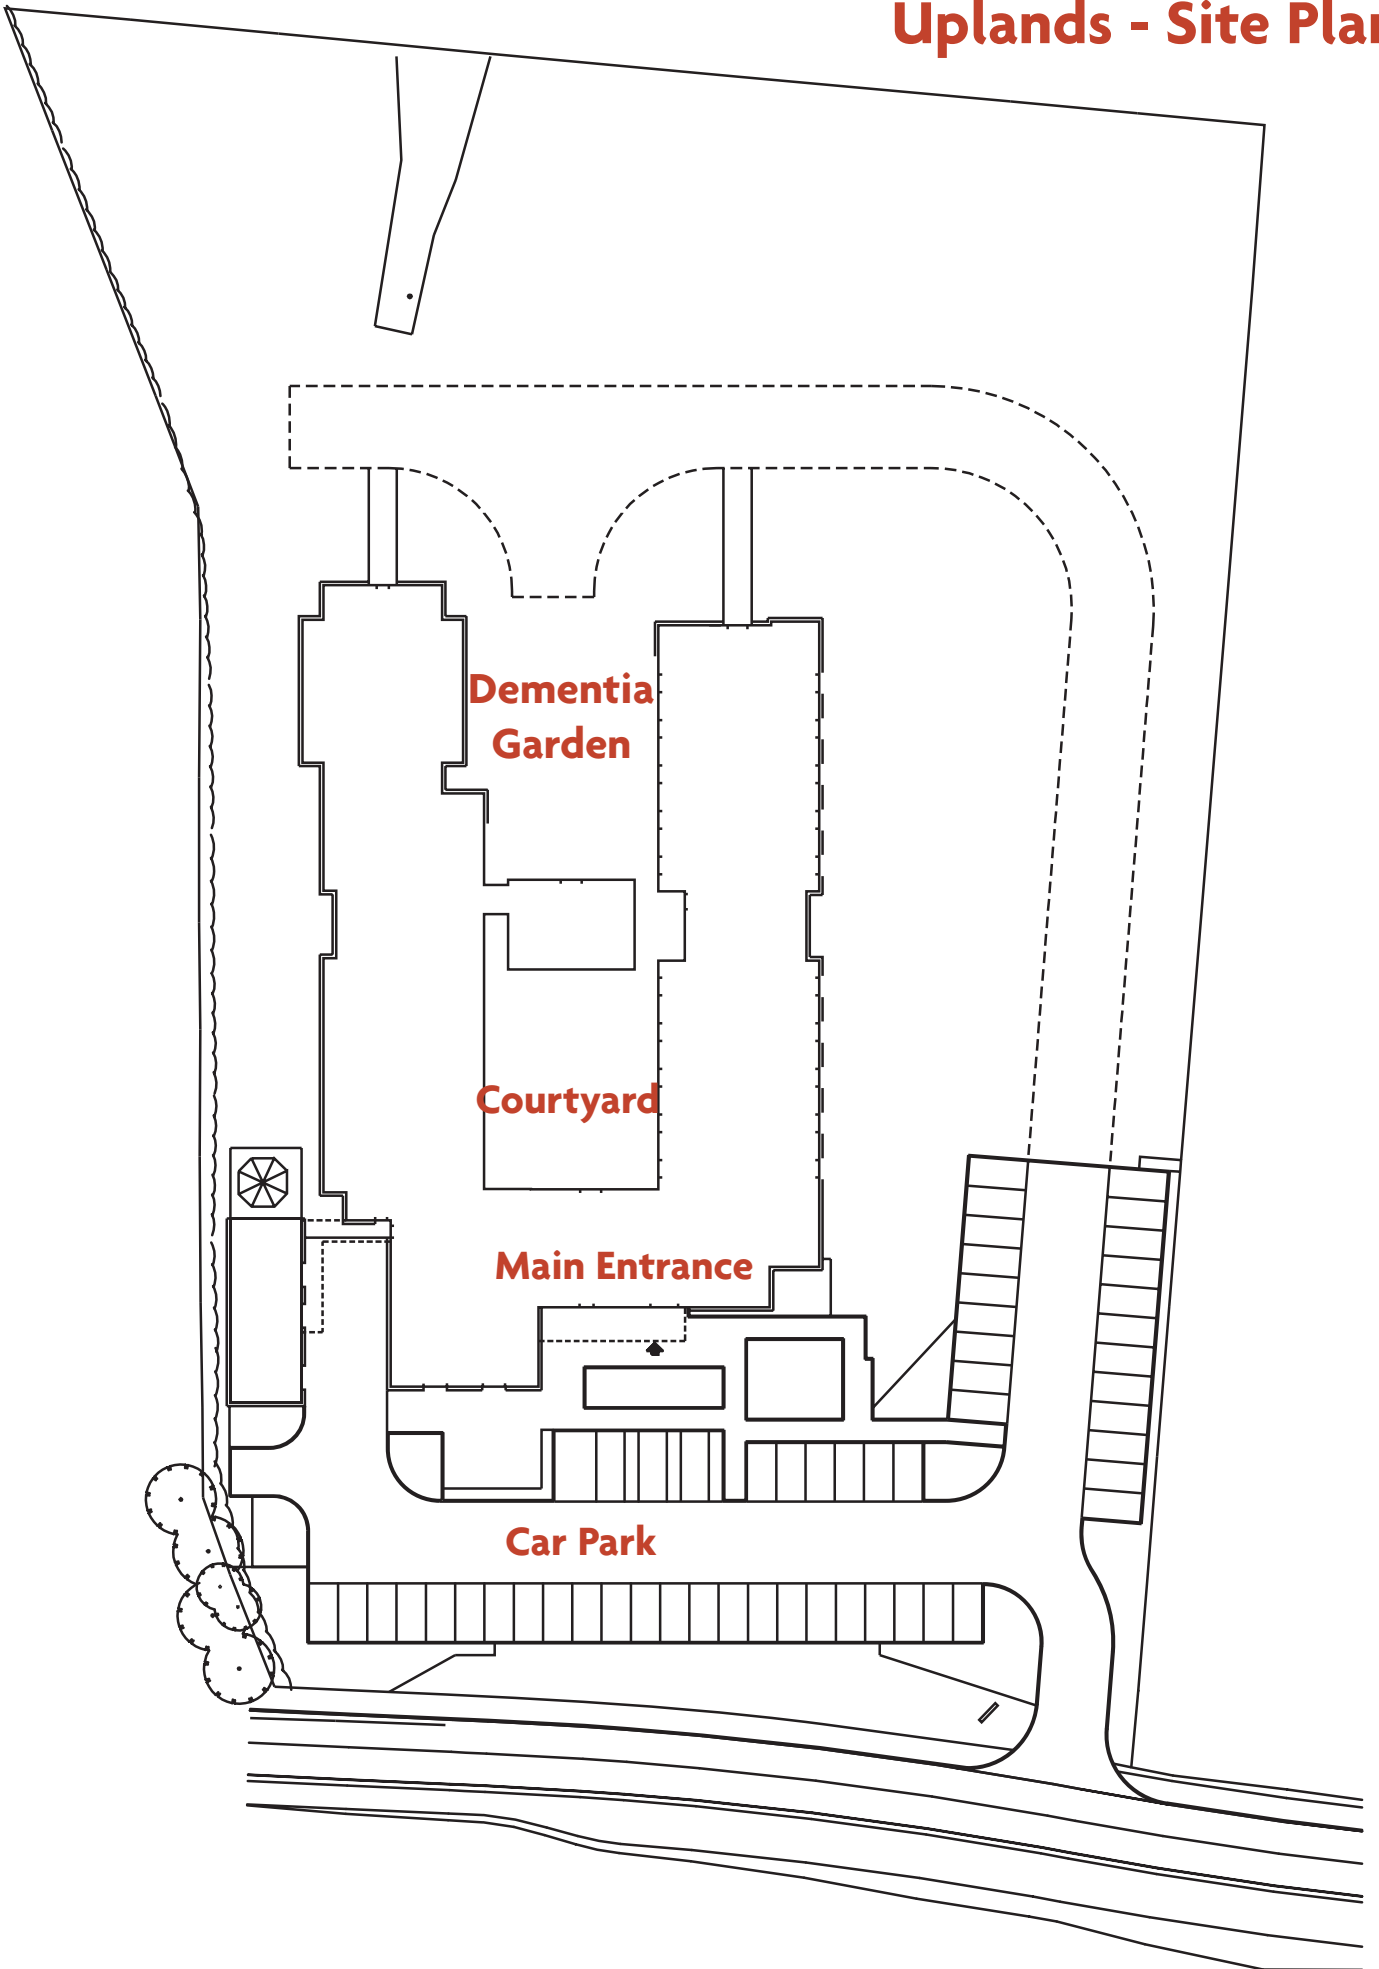

The Uplands at Oxon - Site Plan

The Uplands at Oxon

Site Plan

Uplands - Site Plan

Uplands - Ground Floor Plan

Uplands - First Floor Plan

Uplands - Bedroom layout

The Uplands at Oxon exceeds the National Minimum Standard room sizes contained within the Care Standards Act 2000. All bedroom pods are 20.52 metres², the home also provides in excess of the 4.1 metres² of day space required under the Act.