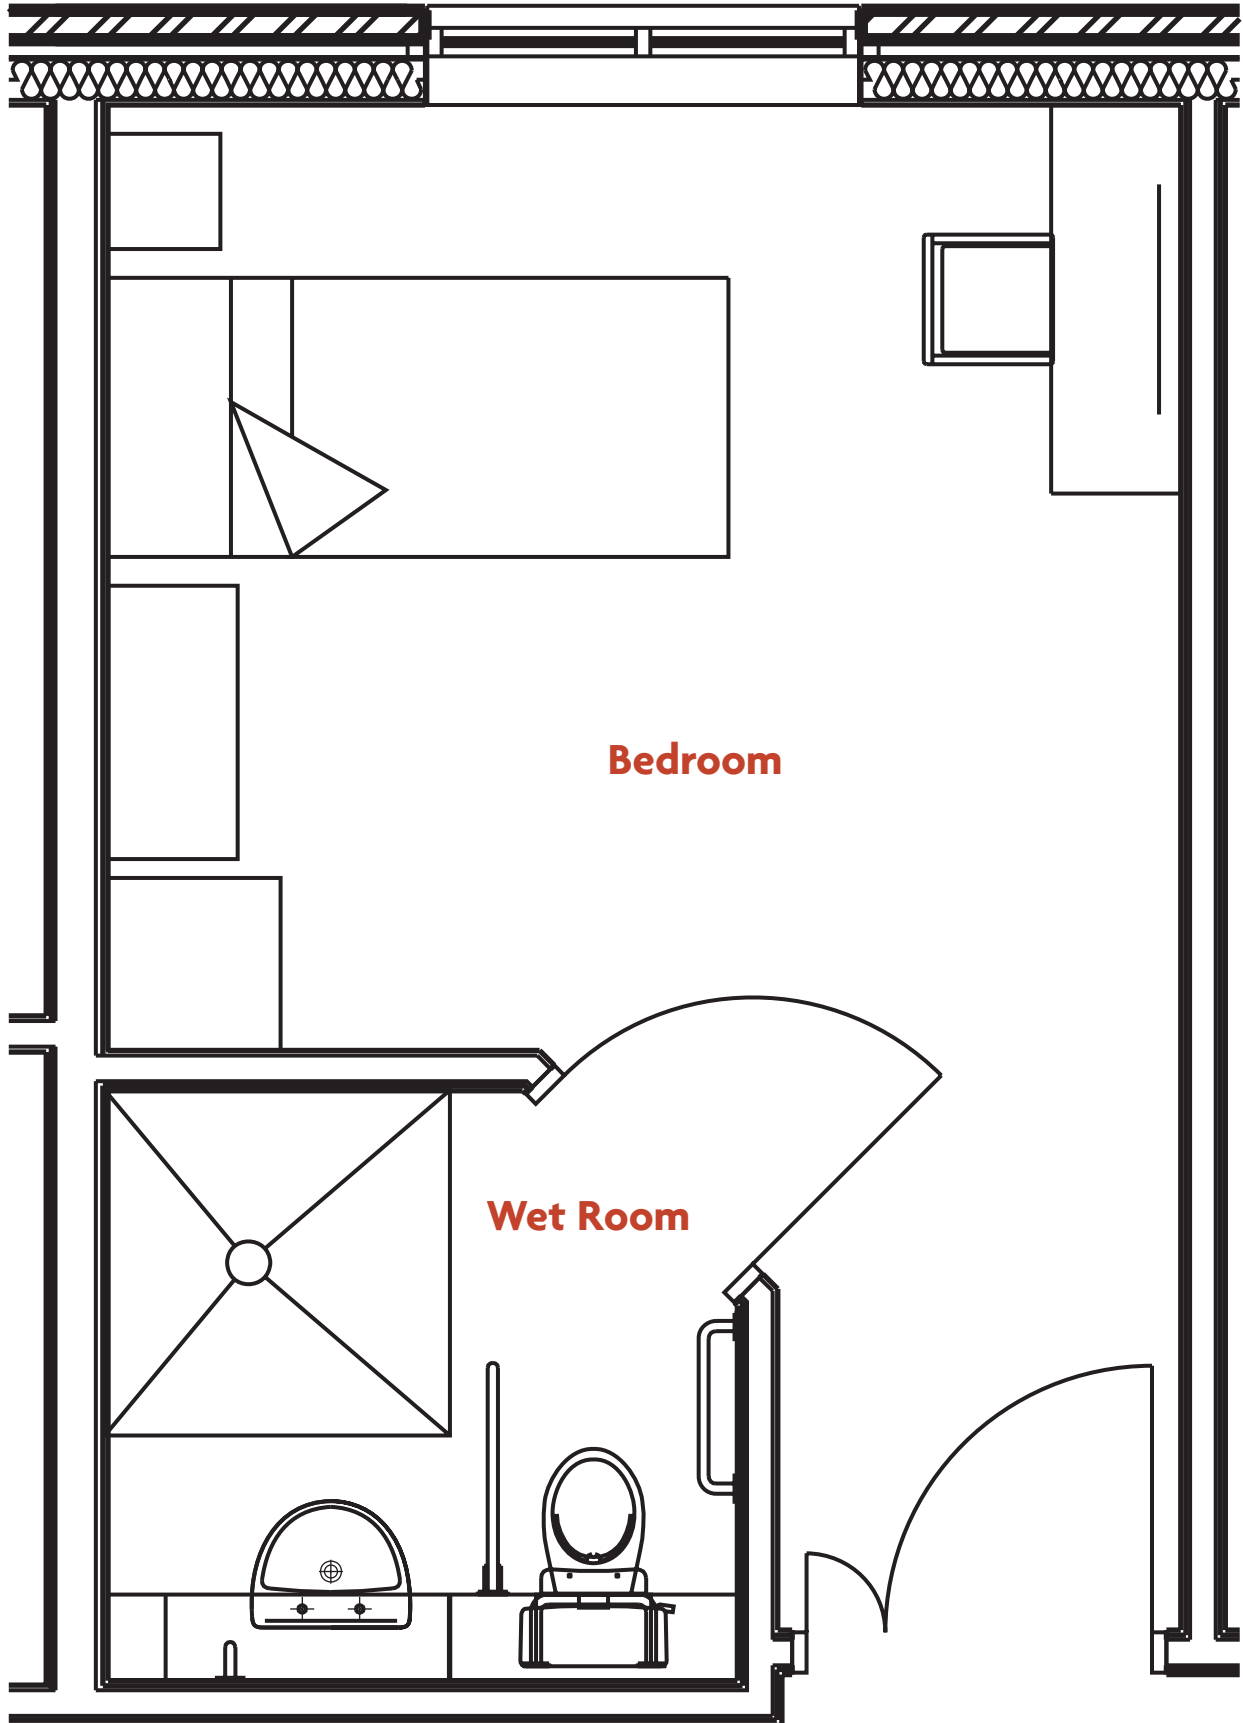

The Uplands at Oxon - Site Plan

The Uplands at Oxon

Site Plan

Uplands - Site Plan

Uplands - Ground Floor Plan

Uplands - First Floor Plan

Uplands - Bedroom layout

The Uplands at Oxon exceeds the National Minimum Standard room sizes contained within the Care Standards Act 2000. All bedroom pods are 20.52 metres², the home also provides in excess of the 4.1 metres² of day space required under the Act.